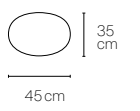

EMIL / Seagrass
45589 Bread basket
Oval natural S3
20x11xh6cm,
23x13xh7cm,
26x16xh10cm

LILY / Water hyacinth
45148 Laundry basket with divider
45x40xh60cm

ESTHER / Seagrass
45590 Basket round S2
ø25/21xh23cm
ø35/29xh32cm

ESTHER / Seagrass
45591 Basket cylinder S2
ø34xh35cm,
ø42xh42cm

Elin /
Jute Placemats

48342 Elin anemone white

48340 Elin anemone natural

48341 Elin anemone black

48343 Elin black

48344 Elin silver grey

48345 Elin golden green